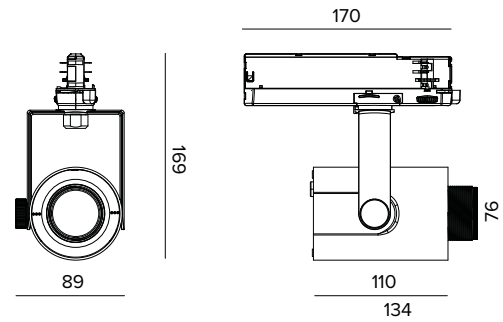

T036ZMP940ELDB | RAY 75 ZOOM

Professional adjustable LED projector with a variable light beam opening

The fixture's photometric values can be found on the following pages

The figures on the drawing are expressed in mm.

Colour and finish: Deep black

Dimensions: 75

Weight: 0.53Kg

Version: ZOOM PRECISION

Degree of protection: IP20

ELECTRICAL CHARACTERISTICS

ON-OFF electronic driver integrated into the track adapter.

Fixture Power: 20W